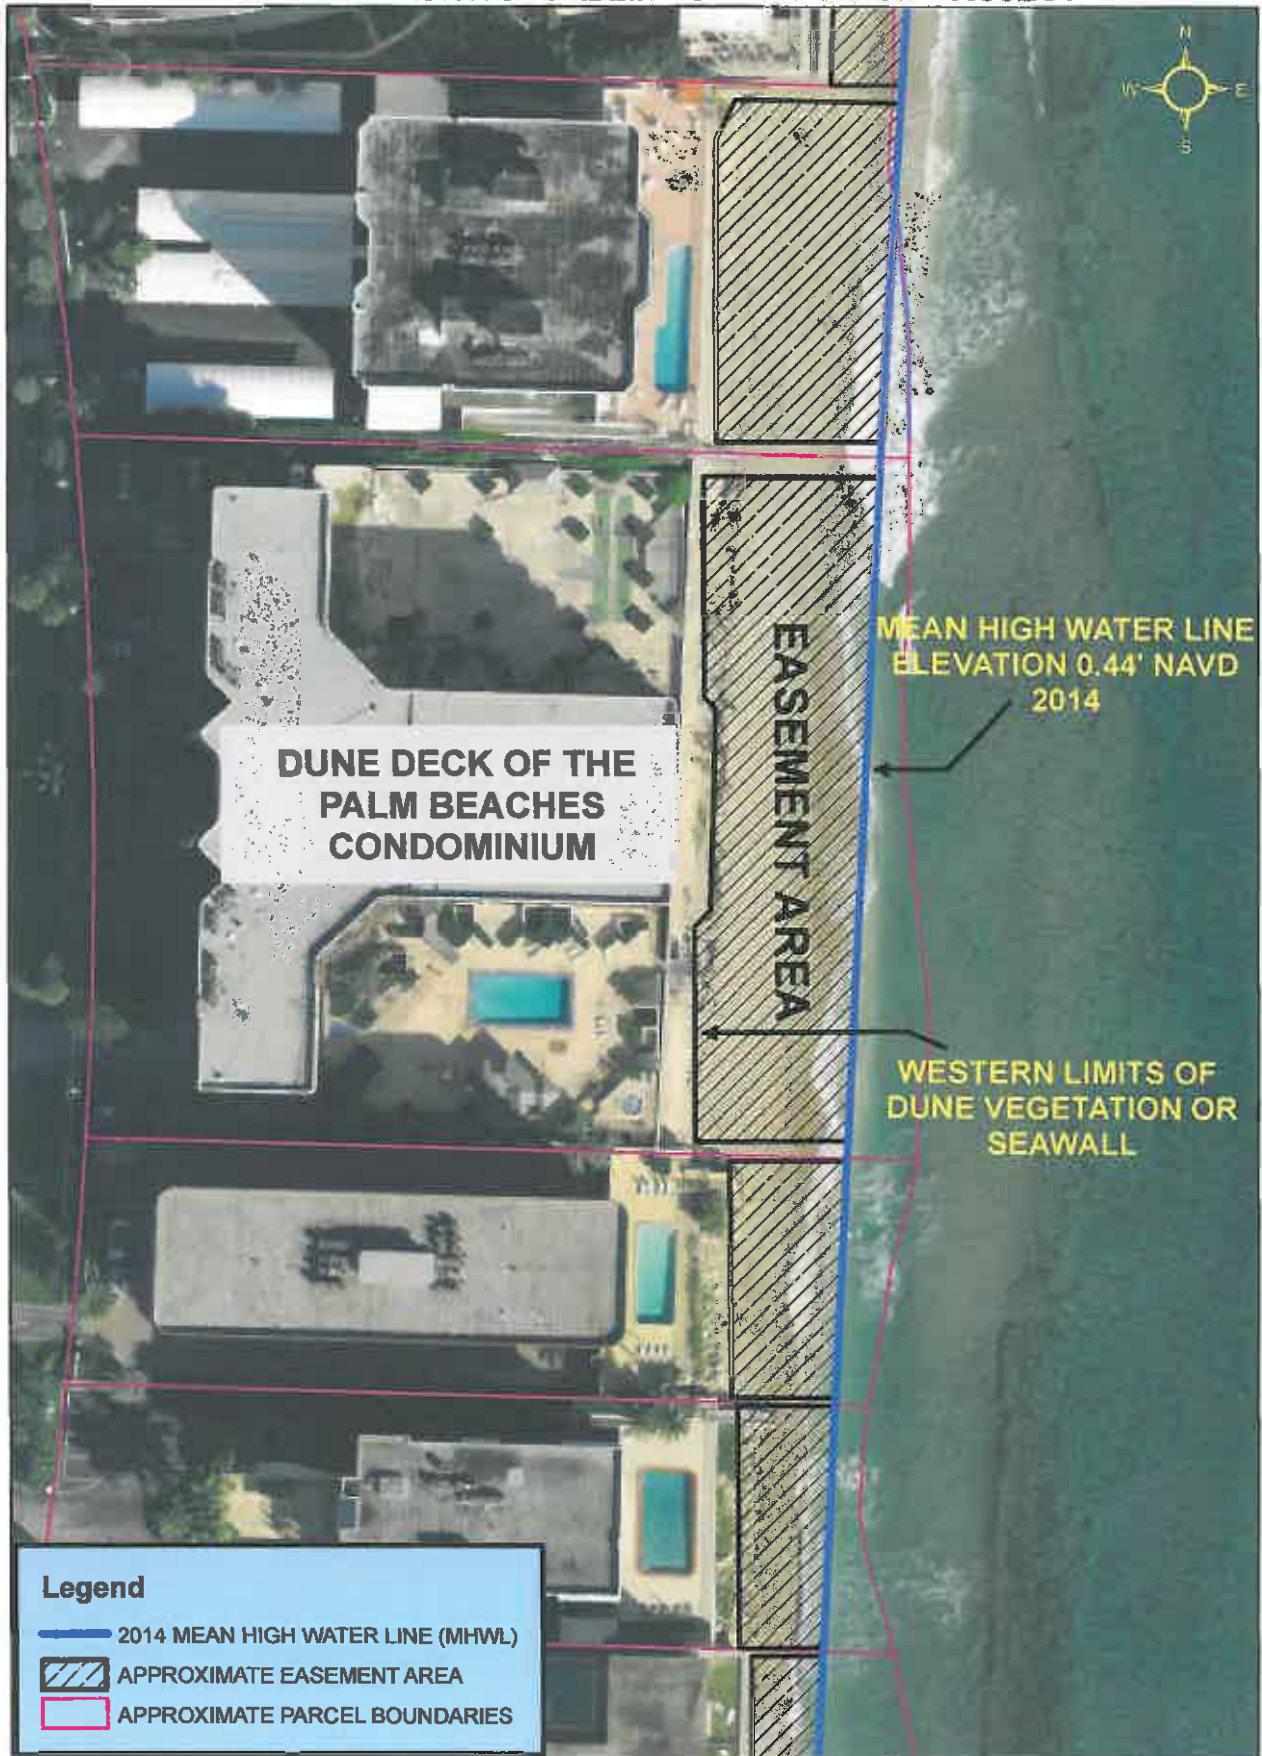

**DUNE DECK OF THE PALM BEACHES CONDOMINIUM EASEMENT AREA  
SOUTHERN PALM BEACH ISLAND  
COMPREHENSIVE SHORELINE STABILIZATION PROJECT**

**EXHIBIT B**