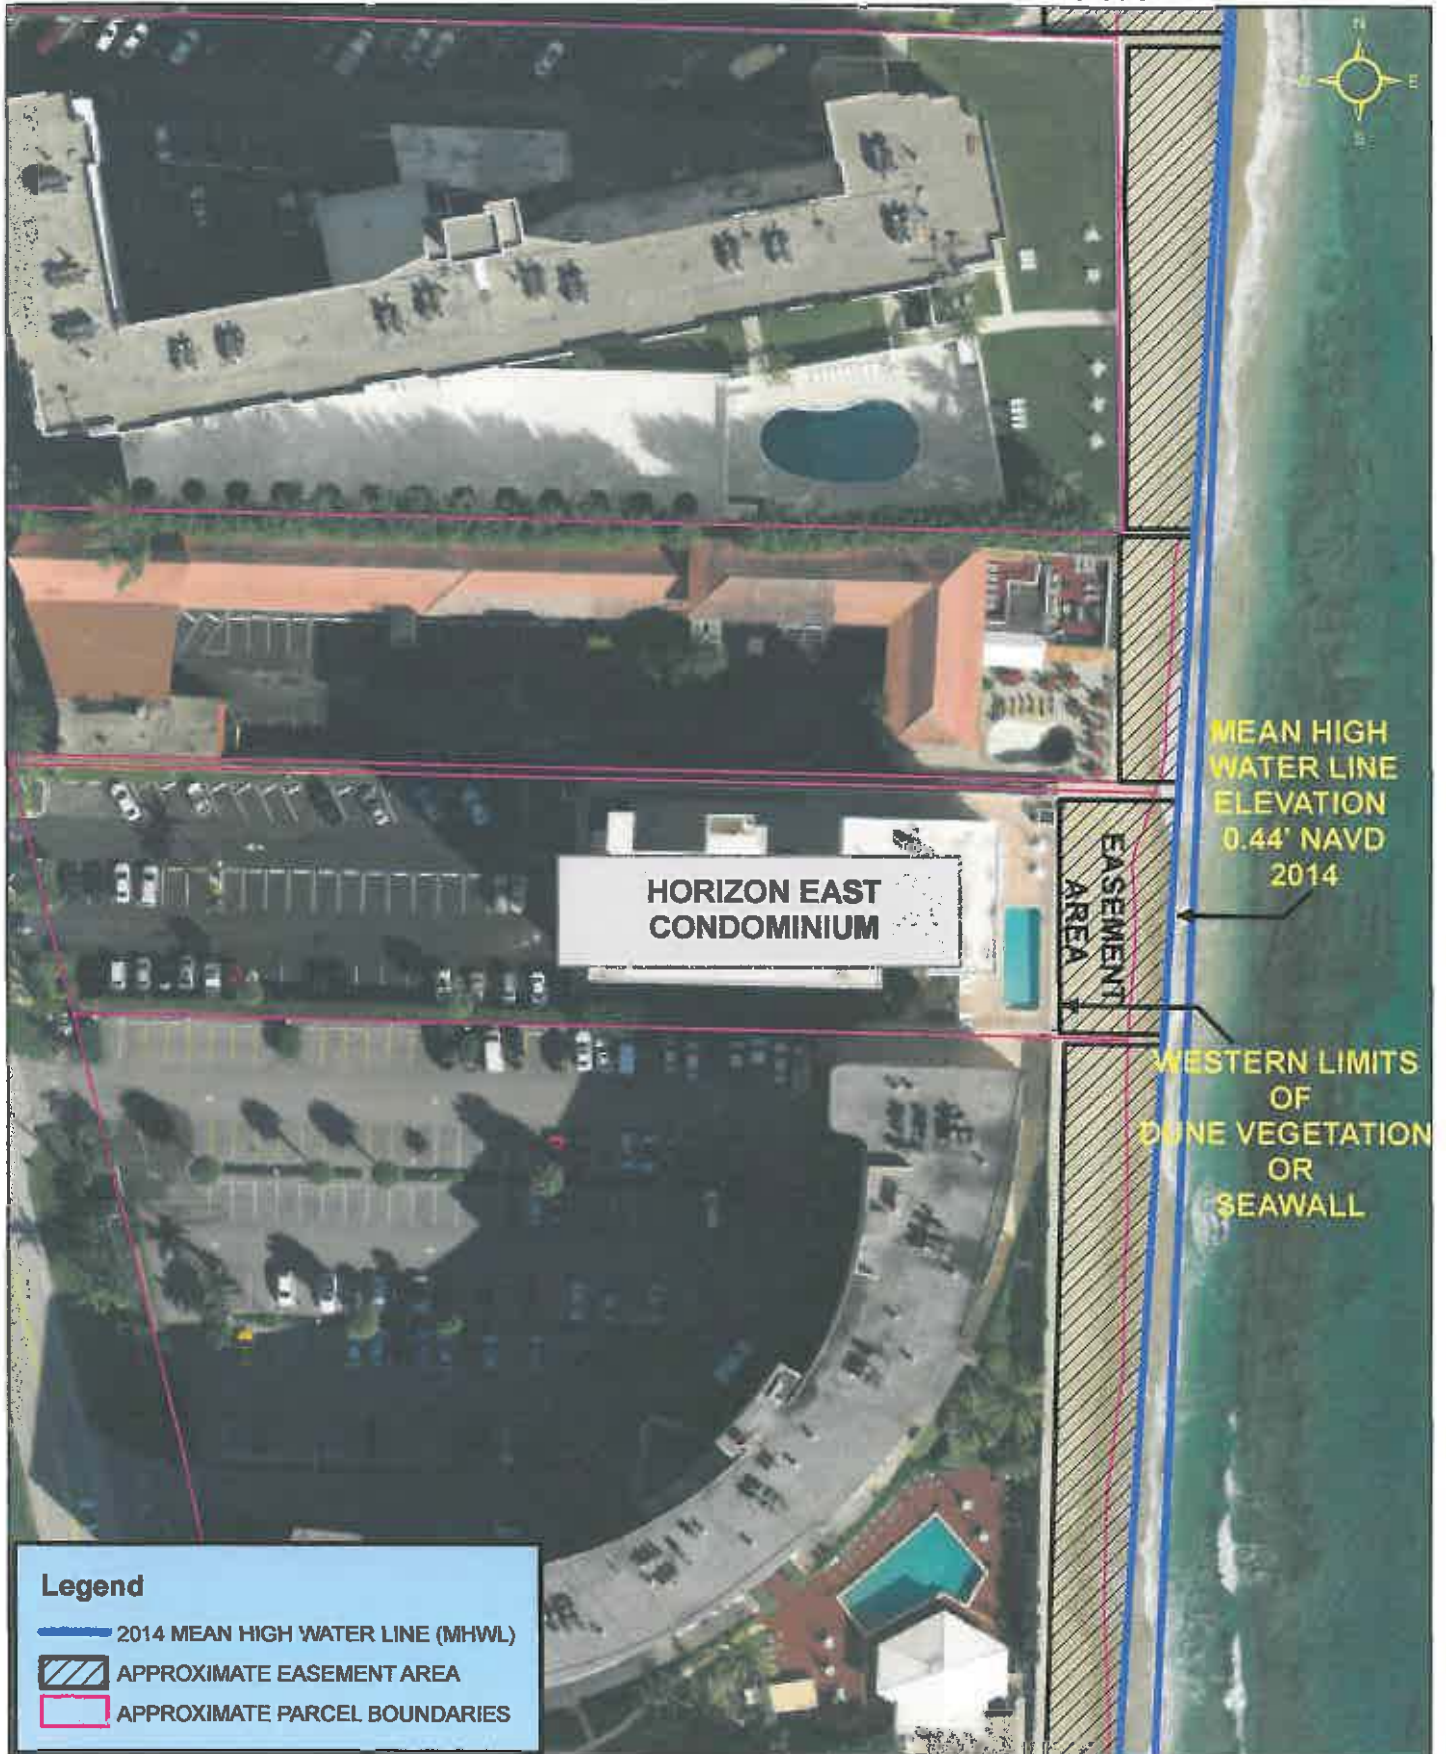

HORIZON EAST CONDOMINIUM EASEMENT AREA
SOUTHERN PALM BEACH ISLAND
COMPREHENSIVE SHORELINE STABILIZATION PROJECT

EXHIBIT B