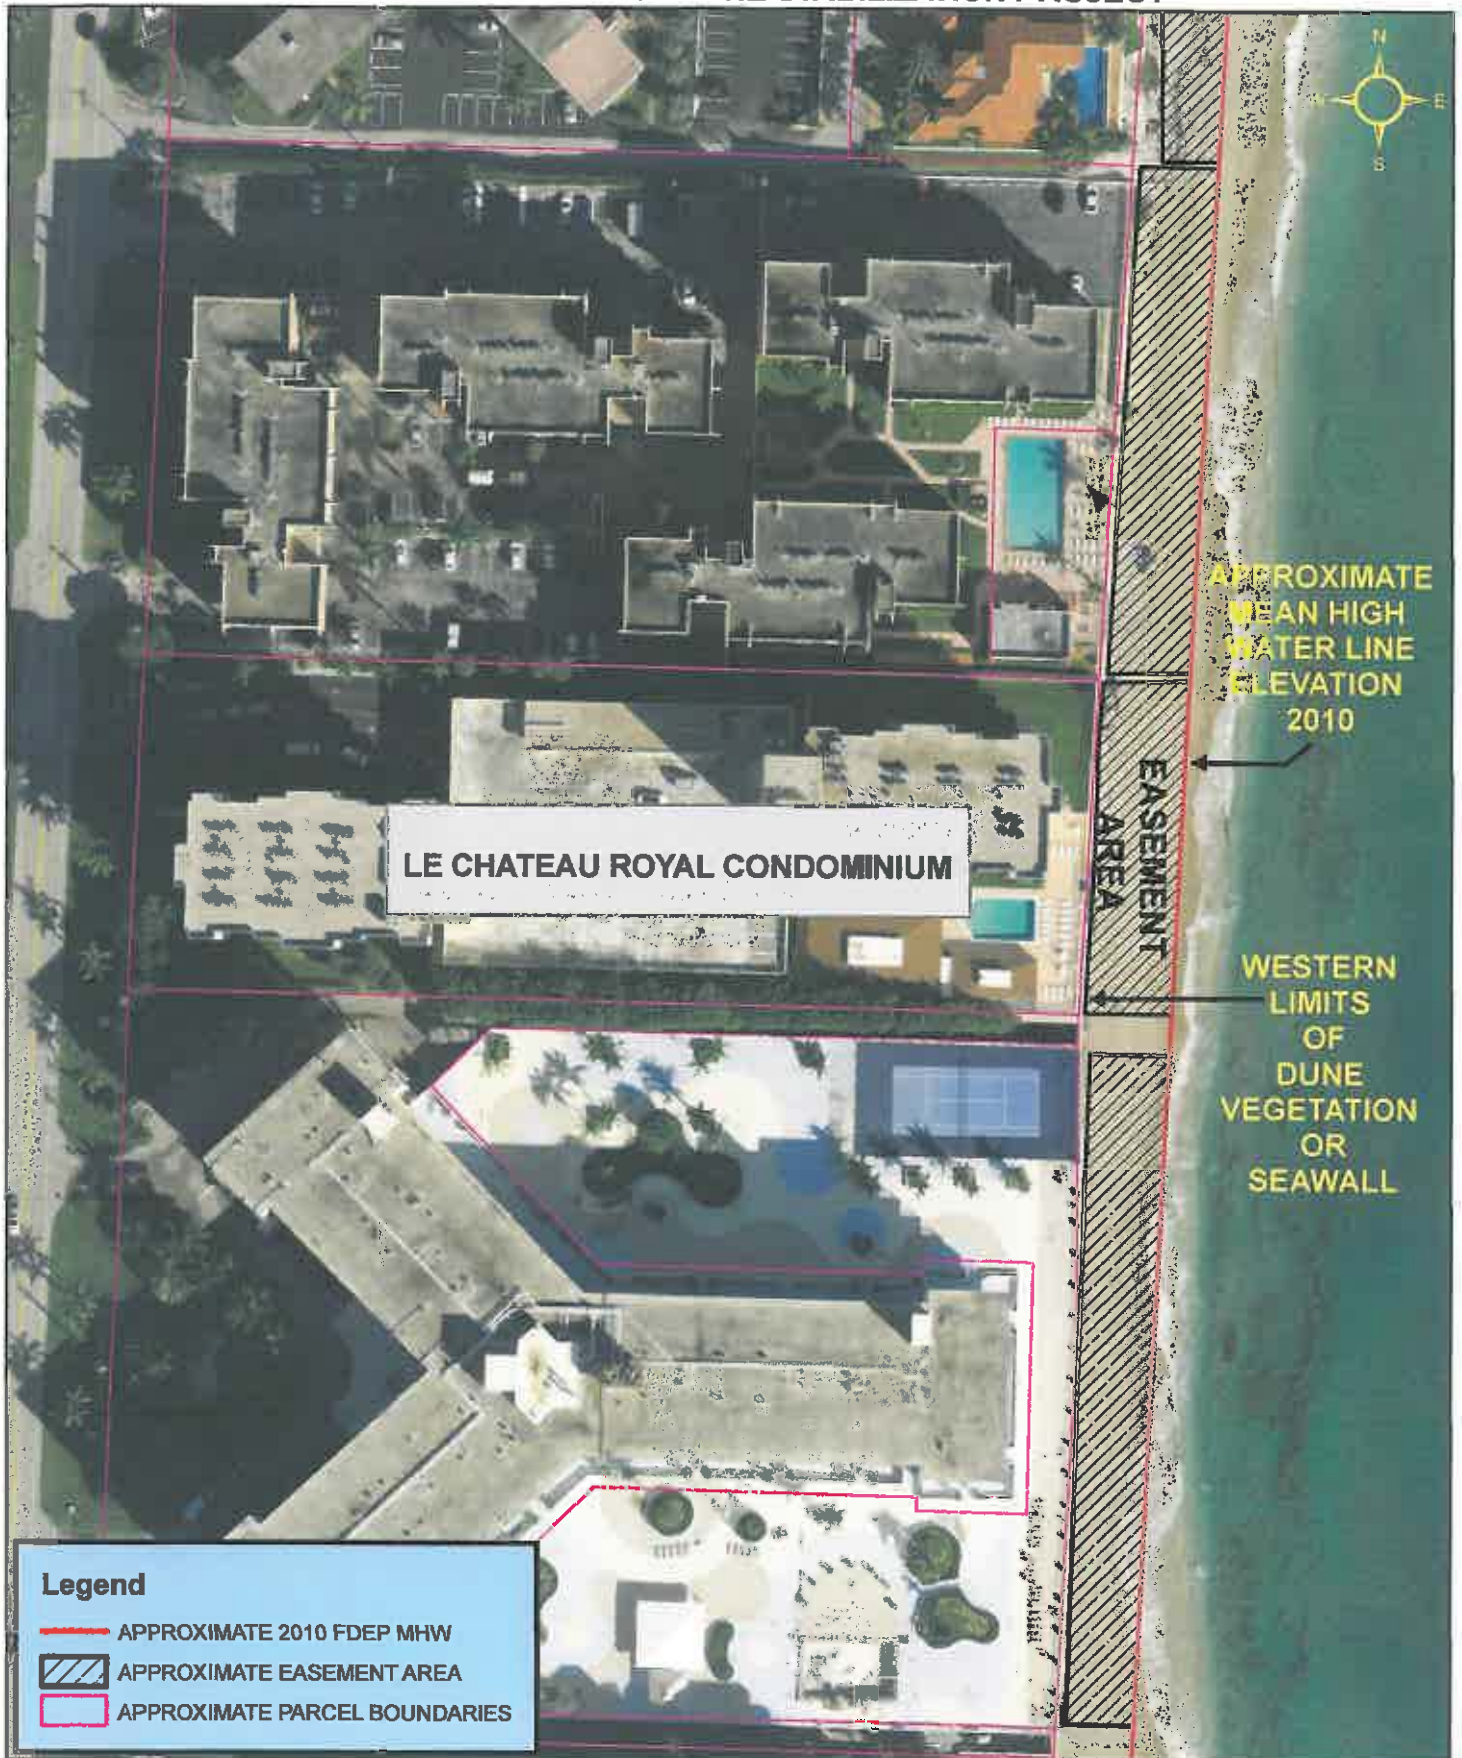

LE CHATEAU ROYAL CONDOMINIUM EASEMENT AREA
SOUTHERN PALM BEACH ISLAND
COMPREHENSIVE SHORELINE STABILIZATION PROJECT

Legend

- APPROXIMATE 2010 FDEP MHW
- ▨ APPROXIMATE EASEMENT AREA
- ▭ APPROXIMATE PARCEL BOUNDARIES

EXHIBIT B

100

Feet
SCALE IN FEET
SCALE: 1" = 100'